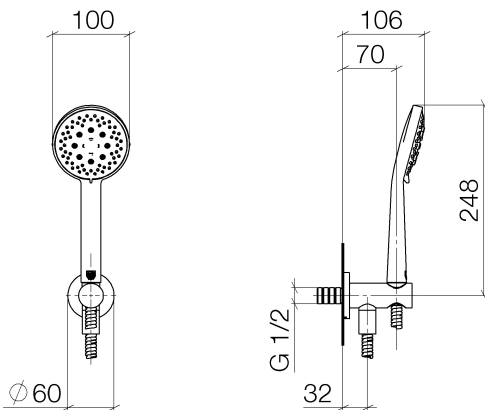

**Bathtub - Meta**

**Hand shower set with integrated wall bracket - polished chrome**

Article number: 27 803 660-00 0010

- 3 individual sprays (standard, soft, massage) + 2 combinations (standard+soft, soft+massage)
- Descaling system
- 3/8" Shower outlet
- Metal shower hose 49-1/4" with anti-twist device
- Flange diameter 2-3/8"
- 1/2" connection
- Water flow rate limited to max. 1.8 gpm
- Internal backflow preventer.

## Bathtub - Meta

Hand shower set with integrated wall bracket - polished chrome

Article number: 27 803 660-00 0010

All dimensions in mm / inch = mm x 0,0394

## Bathtub - Meta

Hand shower set with integrated wall bracket - polished chrome

Article number: 27 803 660-00 0010