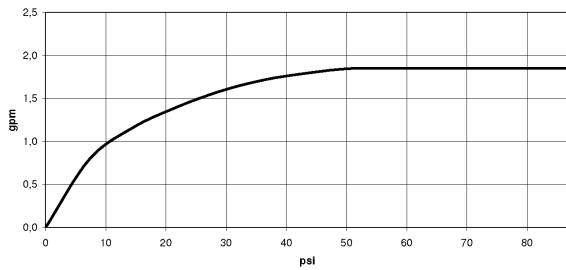

**Bathtub - Meta**

**Hand shower set with integrated wall bracket - polished chrome**

Article number: 27 803 660-00 0010

- 3 individual sprays (standard, soft, massage) + 2 combinations (standard+soft, soft+massage)
- Descaling system
- 3/8" Shower outlet
- Metal shower hose 49-1/4" with anti-twist device
- Flange diameter 2-3/8"
- 1/2" connection
- Water flow rate limited to max. 1.8 gpm
- Internal backflow preventer.

## Bathtub - Meta

Hand shower set with integrated wall bracket - polished chrome

Article number: 27 803 660-00 0010

All dimensions in mm / inch = mm x 0,0394

### Flow rate chart